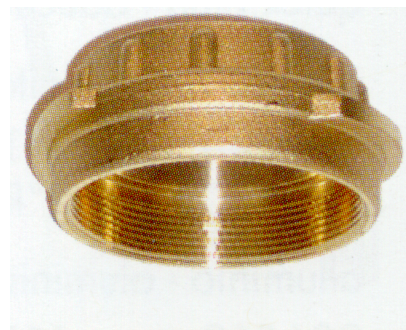

MALE CUNA - THREADED FEMALE FITTING

EQUIPMENT FOR FUEL SYSTEMS › FITTINGS FOR WAREHOUSES AND SERVICE STATIONS

MALE CUNA - THREADED FEMALE FITTING

BRASS QUICK FITTING FOR CONNECTING HOSES FOR THE TRANSFER OF AUTOMOTIVE FUEL AND/OR FLAMMABLE INDUSTRIAL CHEMICALS.

THREAD TYPE BSP ISO 228-1

AVAILABLE SIZES:

086680	1"1/2 R	1"1/2 F
086420	2" R	1" 1/2 F
086620	2" R	2" F
086670	3" R	1" 1/2 F
086630	3" R	2" F
086660	3" R	2" 1/2 F
086640	3" R	3" F
086870	4" R	3" F
086650	4" R	4" F
086790	4" R	Cassoni F