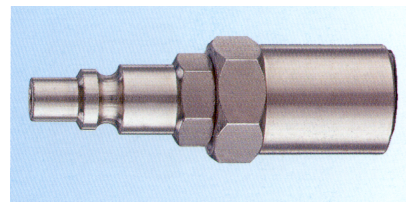

QUICK COUPLING HOSE HOLDER

FITTINGS FOR COMPRESSED AIR › COMPONENTS FOR INDUSTRIAL COMPRESSED AIR PLANTS › FITTINGS AND QUICK JOINTS FOR COMPRESSED AIR

ITALIAN PROFILE QUICK COUPLING WITH HOSE HOLDER MASK

PACKS OF 10 PIECES

14/A $\varnothing$ 6 x 13

14/A $\varnothing$ 6 x 14

14/A $\varnothing$ 6 x 15

14/B $\varnothing$ 7 x 16

14/B $\varnothing$ 8 x 12

14/B $\varnothing$ 8 x 14

14/B $\varnothing$ 8 x 15

14/B $\varnothing$ 8 x 17

14/B $\varnothing$ 10 x 14.5

14/B $\varnothing$ 10 x 17

14/B $\varnothing$ 10 x 19

Mastertubi.it/q?1629