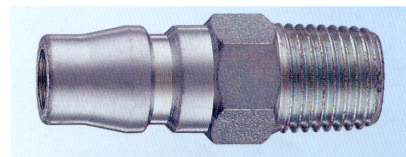

## 15/J QUICK COUPLING JAPANESE PROFILE MALE THREADED

FITTINGS FOR COMPRESSED AIR › COMPONENTS FOR INDUSTRIAL COMPRESSED AIR PLANTS › FITTINGS AND QUICK JOINTS FOR COMPRESSED AIR

QUICK COUPLING WITH JAPANESE TYPE PROFILE

PACKS OF 10 PIECES

MALE VERSION M

FEMALE VERSION F

[Mastertubi.it/q?510](http://Mastertubi.it/q?510)

Code	Measure
3115AJM1/4	1/4" M
3115AJM3/8	3/8" M
3115AJF1/4	1/4" F
3115AJF3/8	3/8" F