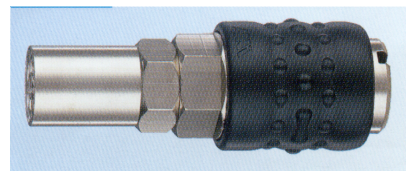

16/B QUICK UNIVERSAL BALL COCK WITH HOSE HOLDER

FITTINGS FOR COMPRESSED AIR › COMPONENTS FOR INDUSTRIAL COMPRESSED AIR PLANTS › FITTINGS AND QUICK JOINTS FOR COMPRESSED AIR

QUICK COUPLING FOR COMPRESSED AIR FOR ITALIAN AND GERMAN PROFILE COUPLINGS (OMNI)

Code	Tube
3116B007/16	7x16
3116B008/12	8x12
3116B008/15	8x15
3116B008/17	8x17
3116B0010/14,5	10x14.5
3116B010/17	10x17
3116B010/19	10x19

Mastertubi.it/q?818